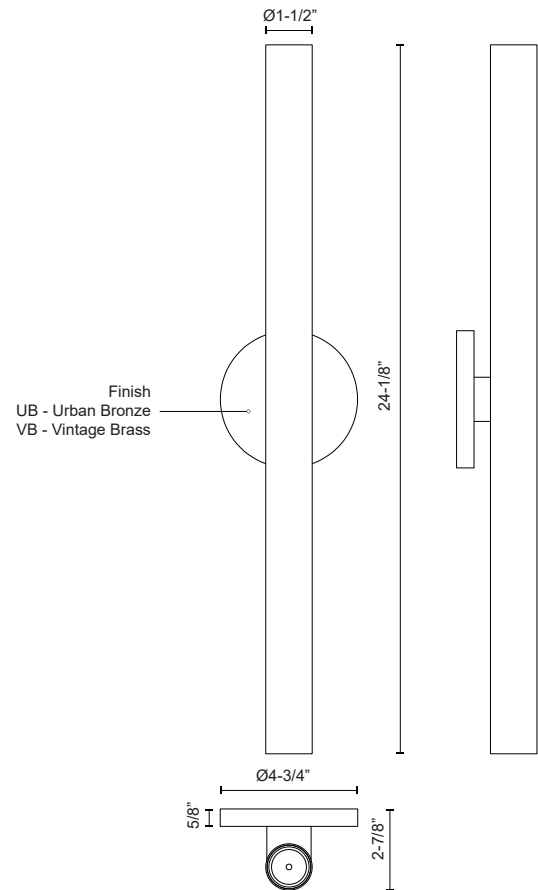

WALL

PROJECT

SPECIFICATION DETAILS

Fixture Dimensions	W1-1/2" x H24-1/8" x E2-7/8"
Height from center	12"
Light Source	LED with DC Driver
Wattage	15W
Total Lumens	1425lm
Delivered Lumens	UB-1266lm; VB-1319lm;
Voltage	120V
Color Temperature	3000K
CRI (Ra)	90CRI
Optional Color Temps	2700K - 5000K Available, Minimum Order Quantities Apply
LED Rated Life	50,000 hours
Dimming	100% - 10%, TRIAC or ELV Dimmer (Not Included)
Diffuser Details	Clear Acrylic TIR Optics
Shade Details	Aluminum Baffle
ADA Compliant	Yes
Location	Dry
Illumination Direction	Up/Down
Mounting Style	Wall Mount, All Orientation
CEC Title 24 JA8	Yes, JA8-2022
Canopy Dimensions	D4-3/4" x E5/8"
Material	Aluminum + Steel
Paint Finish	UB01; VB01;

* For custom options, consult factory for details.

* For warranty information, please visit www.kuzcolighting.com/warranty

DESCRIPTION

Experience the timeless allure of our Mason lighting family, where each design reimagines the classic cylinder silhouette in captivating ways. Each Mason design is equipped with integrated LED technology and brings a touch of sophistication to your space. With exciting finishes in urban bronze or vintage brass, Mason adds a touch of luxury to modern style.

- Luxury painted finishes
- Timeless, simple style
- Integrated LED, no need for bulbs
- Perfect for living rooms, kitchens, dining rooms, and more

KUZCO

CANADA: 19054 28TH AVENUE - SURREY, BC V3Z 6M3

USA: 3035 E. LONE MOUNTAIN ROAD - LAS VEGAS, NV 89081

WWW.KUZCOLIGHTING.COM

© 2024 KUZCO LIGHTING. ALL RIGHTS RESERVED.

COMMENT